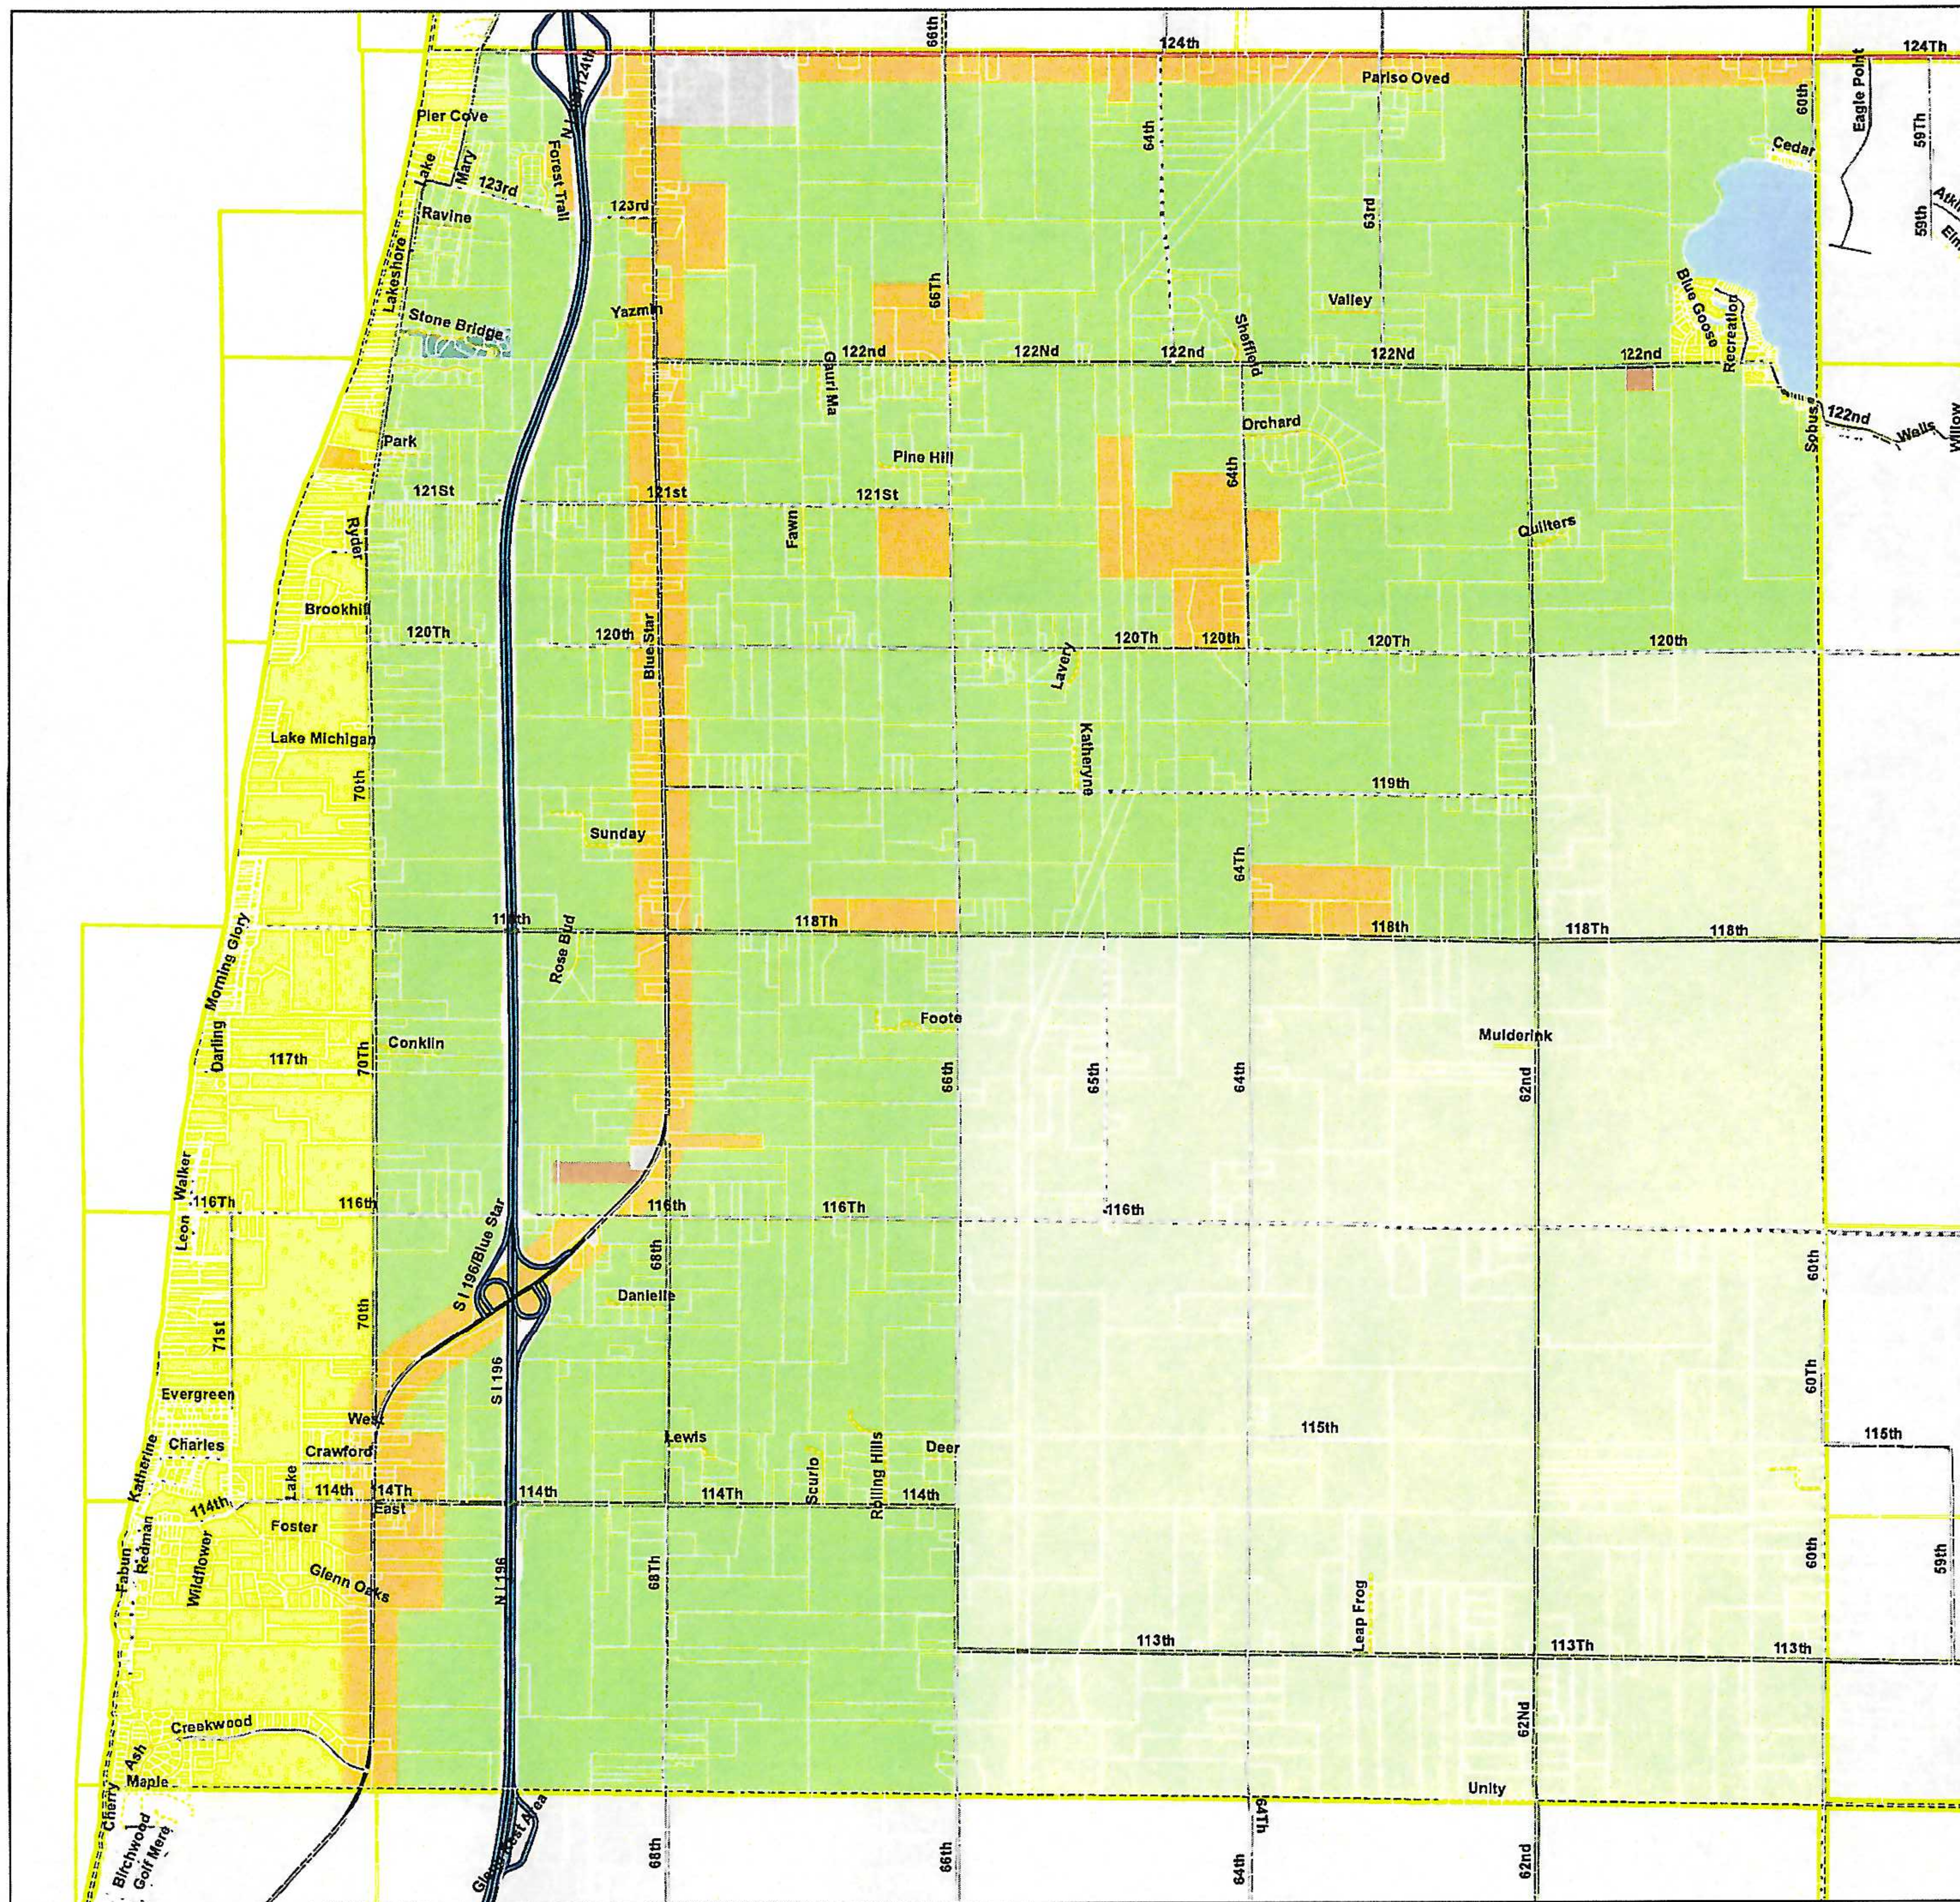

The Zoning Map of Ganges Township, Allegan County, Michigan

Ganges Township Zoning

- AG, AGRICULTURAL
- AR, RESIDENTIAL / AGRICULTURE
- C, COMMERCIAL
- CC, CONDITIONAL COMMERCIAL
- LI, LIGHT INDUSTRIAL
- R, RESIDENTIAL
- R-PUD, RESIDENTIAL PLANNED UNIT DEVELOPMENT
- ROW, RIGHT OF WAY
- W, WATER

REF. # SEC.# From Zone To Zone Revision Date

REF. #	SEC.#	From Zone	To Zone	Revision Date

0 0.475 0.95 Miles

Allegan County GIS Services assumes no liability for results or conclusions drawn from the use of this data.
Map Printed: 07/30/2020